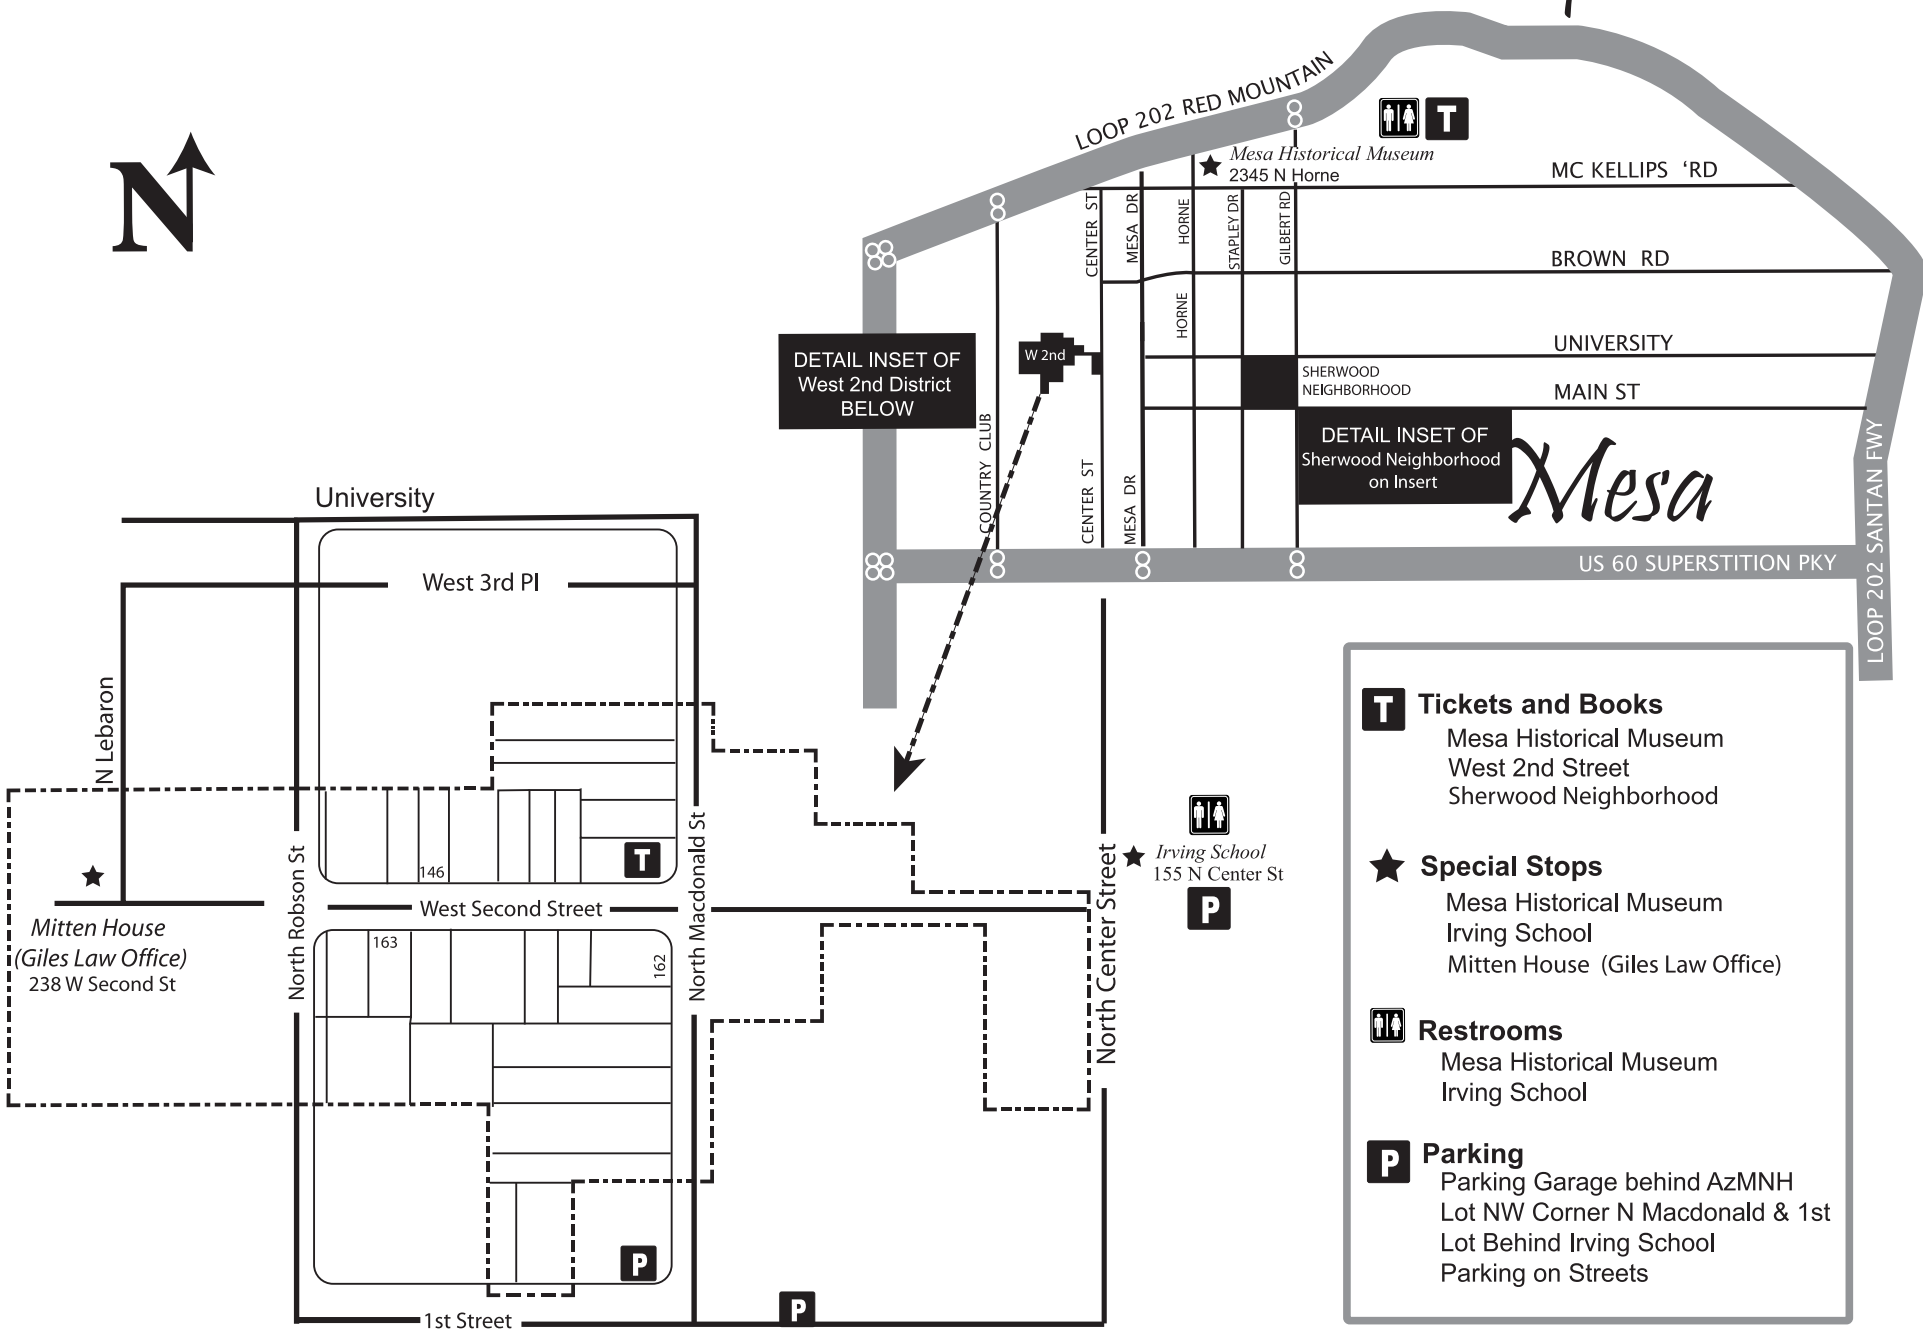

# 12th Annual Historic Home Tour Map

**T Tickets and Books**  
 Mesa Historical Museum  
 West 2nd Street  
 Sherwood Neighborhood

★ **Special Stops**  
 Mesa Historical Museum  
 Irving School  
 Mitten House (Giles Law Office)

**Restrooms**  
 Mesa Historical Museum  
 Irving School

**P Parking**  
 Parking Garage behind AzMNH  
 Lot NW Corner N Macdonald & 1st  
 Lot Behind Irving School  
 Parking on Streets

DETAIL INSET OF  
 West 2nd District  
 BELOW

DETAIL INSET OF  
 Sherwood Neighborhood  
 on Insert

Mesa

★  
 Mitten House  
 (Giles Law Office)  
 238 W Second St

★ Irving School  
 155 N Center St

146  
 163  
 162